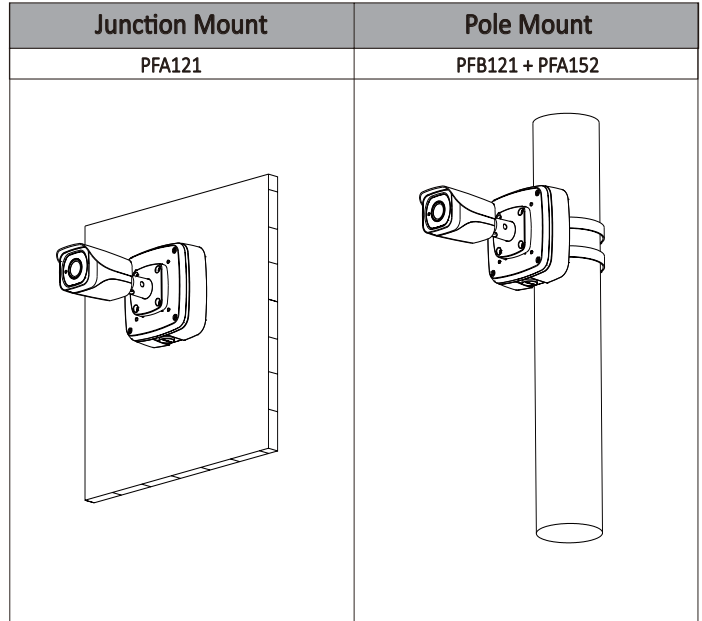

Construction

Casing	Metal
Dimensions	180mm×70mm×70mm (7.09"×2.76"×2.76")
Net Weight	0.41kg (0.91lb)
Gross Weight	0.53 kg (1.17lb)

Ordering Information

Type	Part Number	Description
8MP camera	DH-IPC-HFW4830EP-S	8MP IR Mini Bullet Network Camera,PAL
	DH-IPC-HFW4830EN-S	8MP IR Mini Bullet Network Camera,NTSC
	IPC-HFW4830EP-S	8MP IR Mini Bullet Network Camera,PAL
	IPC-HFW4830EN-S	8MP IR Mini Bullet Network Camera, NTSC
Accessories (optional)	PFA121	Junction box
	PFA152	Pole Mount

Accessories

Optional:

PFA121  
Junction box

PFA152  
Pole Mount

Dimensions (mm/inch)